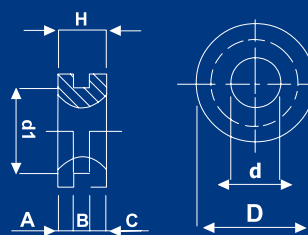

## PASSACAVI IN PVC.

**Colore: Nero**  
**Materiale: PVC.**

Codice	Dimensioni in mm.					
	d / d1	A	B	C	D	H
PASS-12	12 / 20	3.5	4	3.5	27	11
PASS-14	14 / 21	3.5	6	3.5	27	13
PASS-15	15 / 20	3.5	4	3.5	27	11
PASS-17.5	17.5 / 21	3.5	6	3.5	27	13